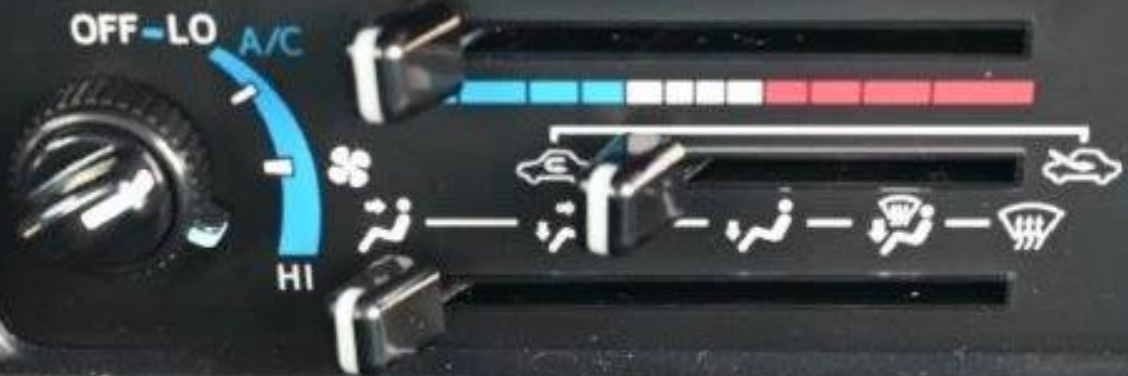

2024 TOYOTA LAND CRUISER 78 HARDTOP V6 4.0L
4WD 9-SEATER AUTOMATIC TRANSMISSION.